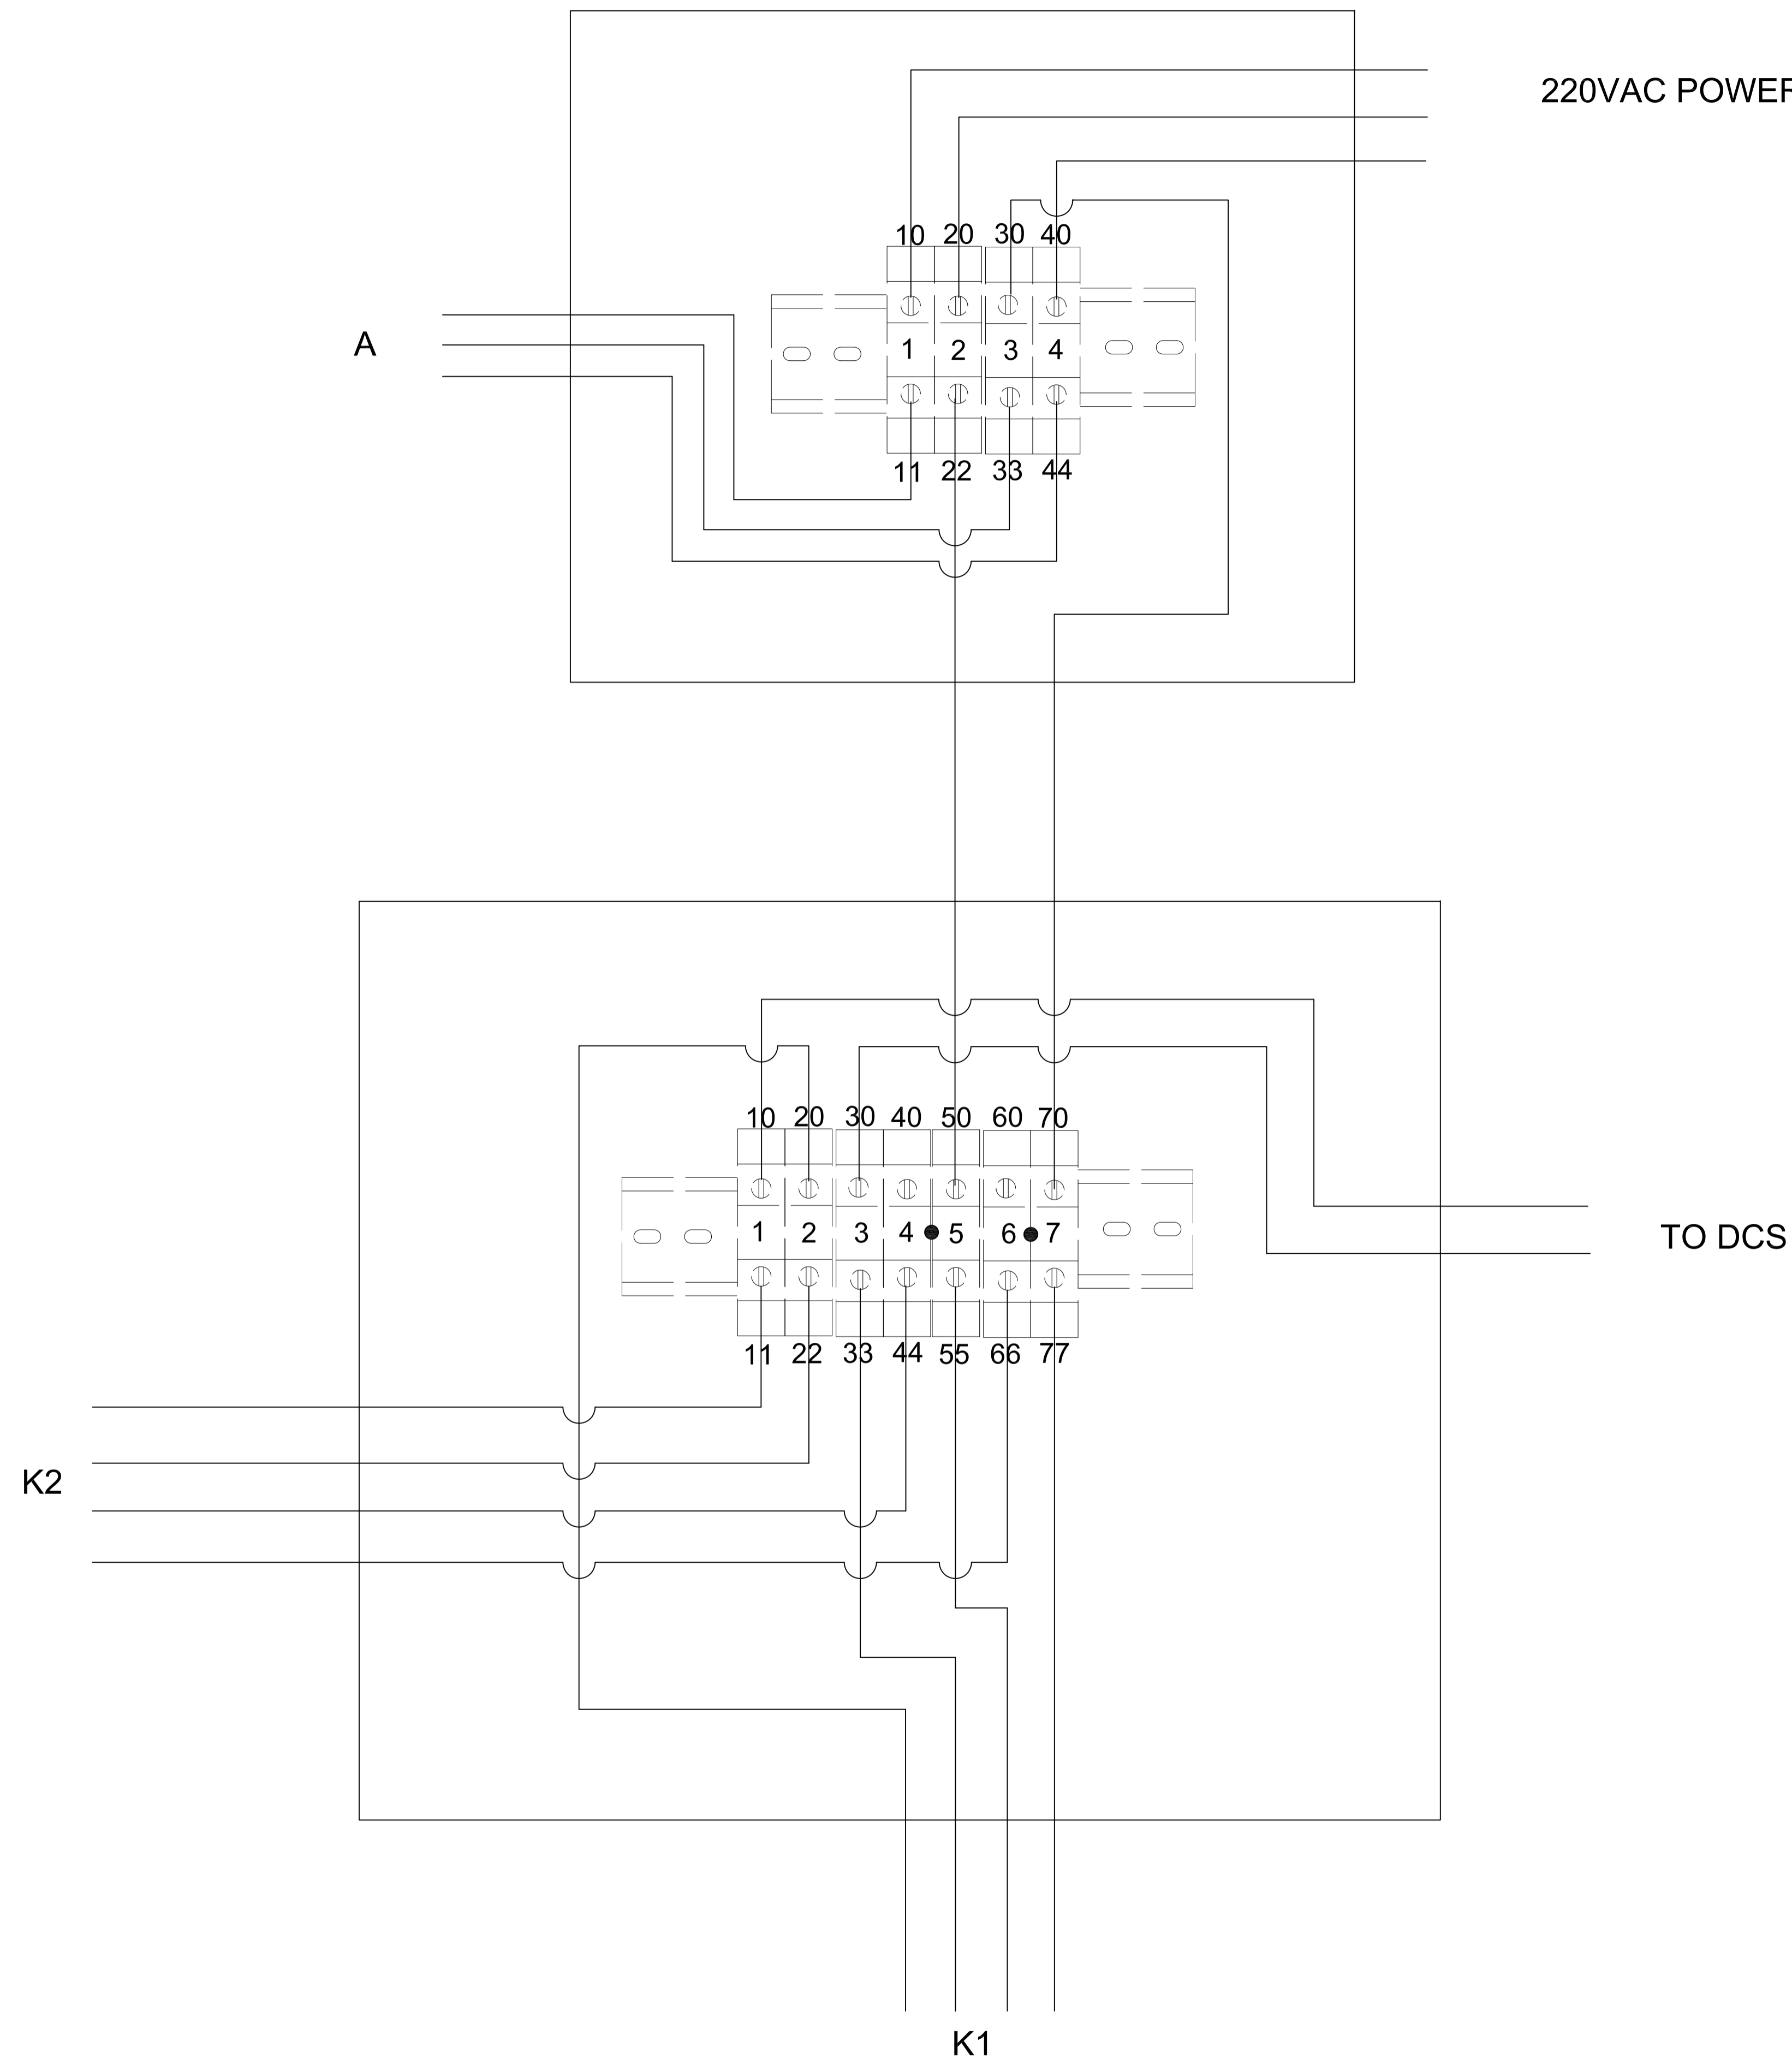

技术说明 Technical Description

1. 电压: 220VAC
2. 电源接线口: 1/2" NPT SS304材料 (连接普通电缆) Connect to power :Gland Head:1/2" NPT ,Material:SS304(for Common Cable)
3. DCS接线口: 1/2" NPT SS304材料 (连接普通电缆) Connect to power :Gland Head:1/2" NPT ,Material:SS304(for common Cable)
4. 一旦使用洗眼或者/和喷淋, 声光报警器立即启动, 同时提供一个无源干触点信号给DCS. The Alarm is active when using eyewash or/and shower, then send a signal (Dry Contact) to DCS

盐城市斯壮格安全设备有限公司
YANCHENG STG SAFETY EQUIPMENT CO.,LTD

专业 DSP	签署 SIGNED	设计 DESIGNED
		校对 CHECKED
		审核 REVIEWED
		审定 APPROVED

POWER AND INSTRUMENT INSTALLATION DETAILS
电气仪表安装详图

0000-0000-MEF-DTL-0000-STG-00001-00	FABRICATION/ CONSTRUCTION DETAIL DRAWINGS 装配/结构详图	K01	Issued for Review	21-May-2024	Mr.Tiger.Liu	Ms.Jinqi	Mr.Chenyouquan	Ms.Yeqinqin
图纸编号 DRAWING NO.	图名名称 DRAWING TITLE.	版次 REV.	描述 DESCRIPTION	日期 DATE	设计 DESIGNED	校对 CHECKED	审核 REVIEWED	审定 APPROVED
参考图纸 REFERENCE DRAWINGS			版次 REVISIONS